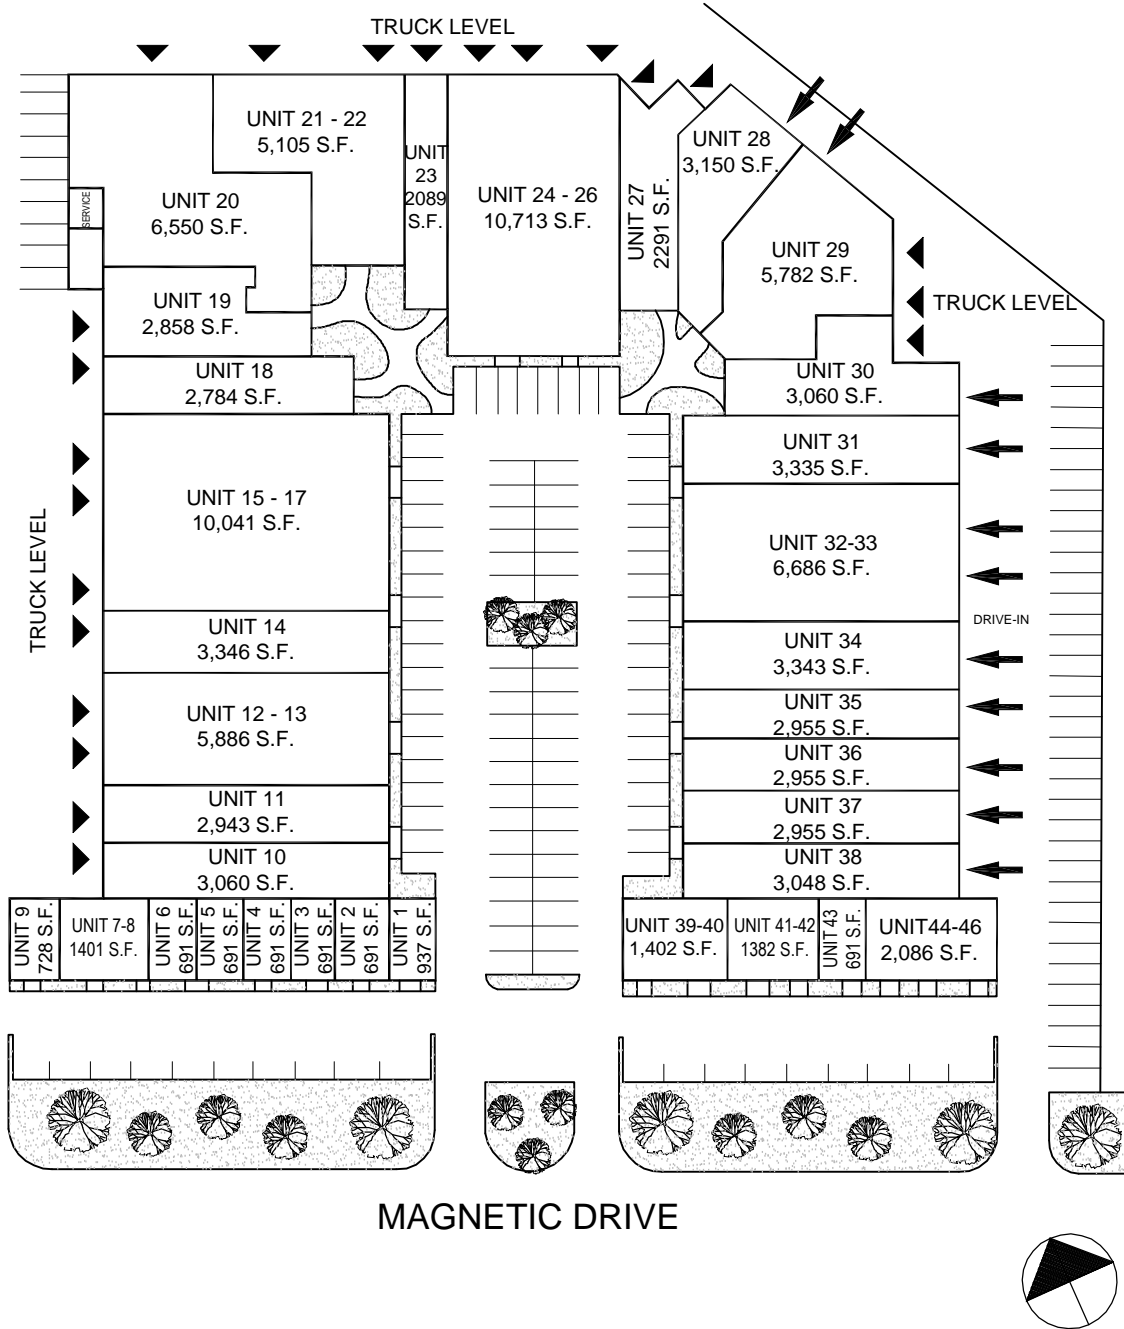

# 401 MAGNETIC DRIVE NORTH YORK, ONTARIO

401 Magnetic Limited  
Managed by  
Glen Corporation